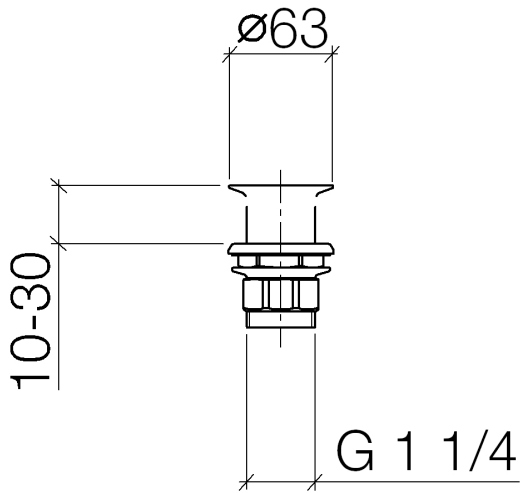

Required miscellaneous

Washer NBR 70 39,0 x 29,0 x 2,0 mm - 09 14 05 016 90

Required miscellaneous

Pipe Ø 32 x 0,75 x 110 mm - Matte Black 09 28 23 005-33

10 110 970

10 110 970

Spare parts list

No.	Item Number	Name	Quantity used	Delivery time
1	09 11 01 025-33	cup	1	30
2	09 14 05 039 90	seal	1	2
3	09 14 03 025 90	seal	1	2
4	09 23 10 017 90	nut	1	2
5	09 23 10 020-33	nut	1	60