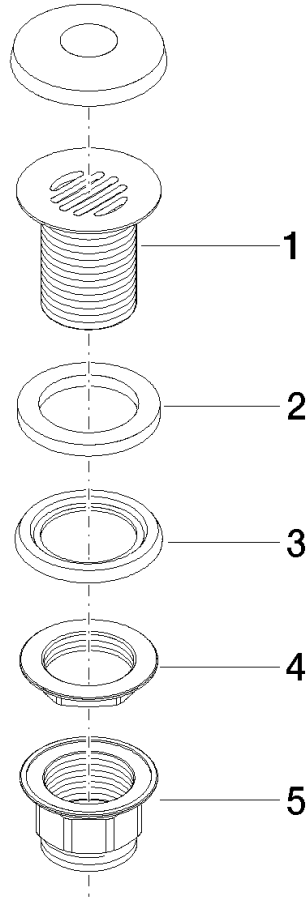

10 110 970

Only suitable for sinks without an overflow.

Only suitable for sinks without an overflow.

Fits: IMO, LULU, MADISON, MEM, TARA,
CL.1, LISSÉ, VAIA, META, CYO

	Matte Black	10 110 970-33
	Chrome	10 110 970-00
	Brushed Platinum	10 110 970-06
	Platinum	10 110 970-08
	Durabross (23kt Gold)	10 110 970-09
	Dark Chrome	10 110 970-19
	Light Gold	10 110 970-26
	Brushed Light Gold	10 110 970-27
	Brushed Durabross (23kt Gold)	10 110 970-28
	Brushed Bronze	10 110 970-42
	Brushed Champagne (22kt Gold)	10 110 970-46
	Champagne (22kt Gold)	10 110 970-47
	Brushed Chrome	10 110 970-93
	Brushed Dark Platinum	10 110 970-99

Required miscellaneous

Washer NBR 70 39,0 x 29,0 x 2,0 mm - 09 14 05 016 90

Required miscellaneous

Pipe Ø 32 x 0,75 x 110 mm - Matte Black 09 28 23 005-33

10 110 970

10 110 970

Spare parts list

No.	Item Number	Name	Quantity used	Delivery time
1	09 11 01 025-33	cup	1	30
2	09 14 05 039 90	seal	1	2
3	09 14 03 025 90	seal	1	2
4	09 23 10 017 90	nut	1	2
5	09 23 10 020-33	nut	1	60